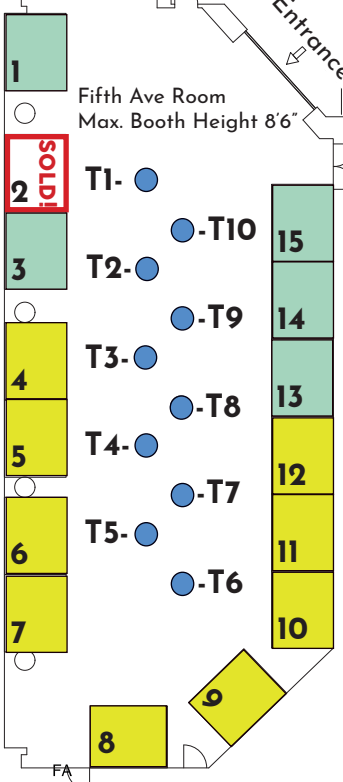

Grand Ballroom - Max. Booth Height 14'

Fifth Ave Room
Max. Booth Height 8'6"

Legend for booth types:

- Premium
- Prime
- Standard
- Tabletop

General Session

Westin Seattle
4th Floor
1900 5th Ave
Seattle, WA 98101

Booth size 8'x10'