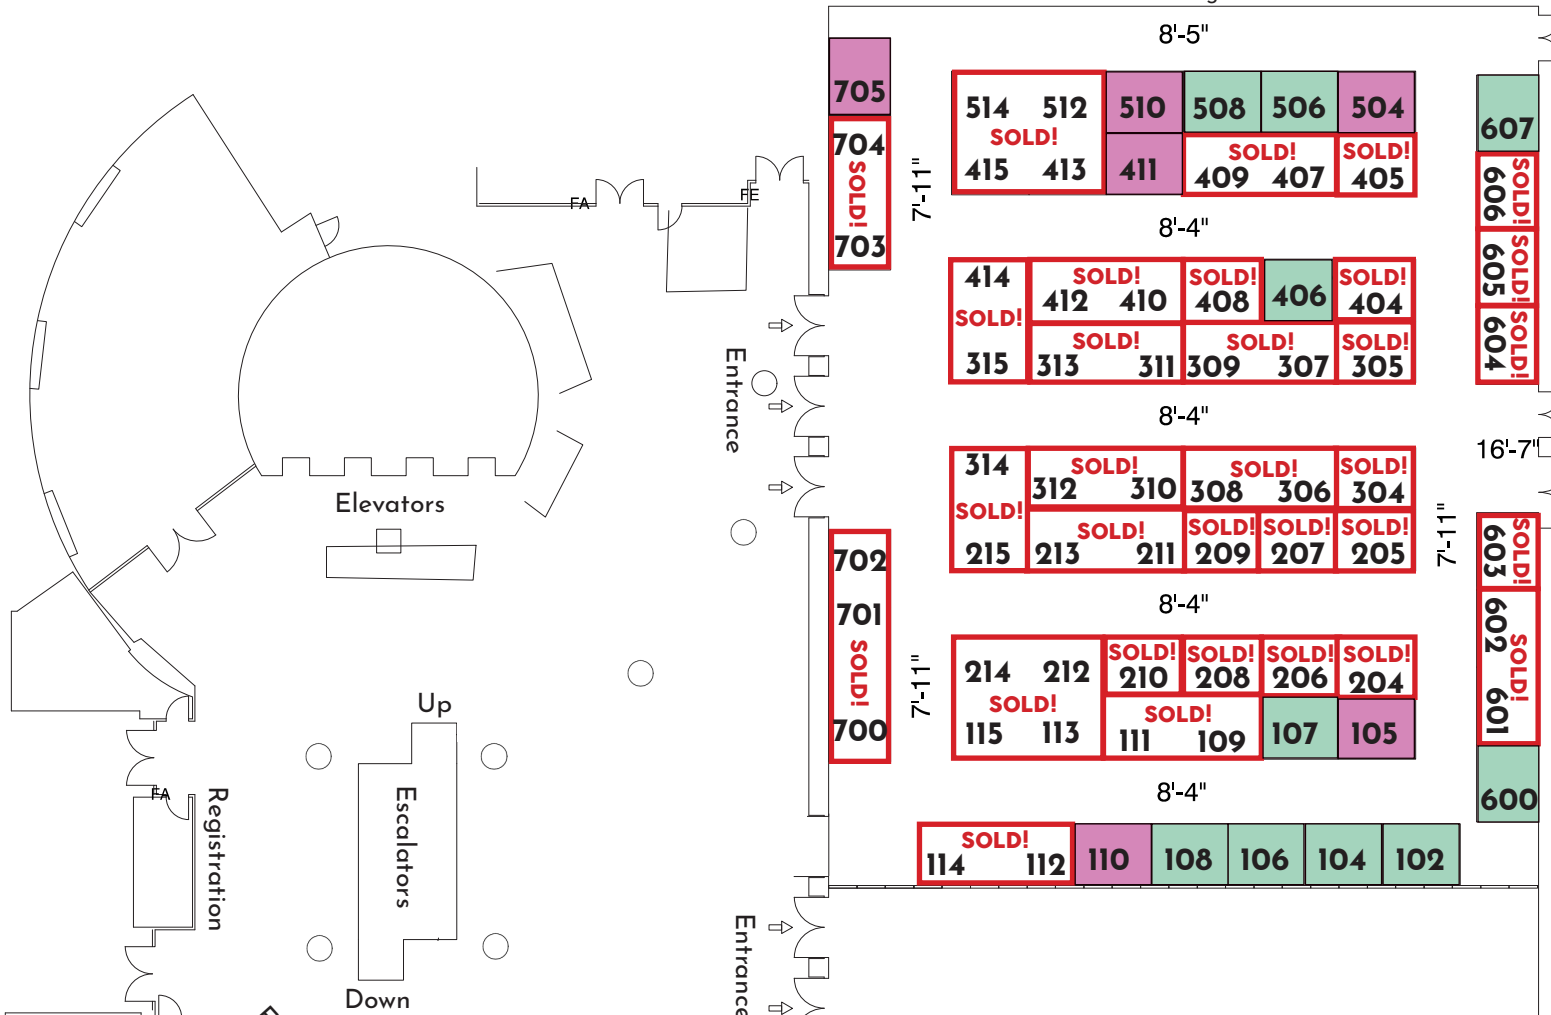

Grand Ballroom - Max. Booth Height 14'

Fifth Ave Room
Max. Booth Height 8'6"

Legend for booth types:

- Premium
- Prime
- Standard
- Tabletop

General Session

Westin Seattle
4th Floor
1900 5th Ave
Seattle, WA 98101

Booth size 8'x10'