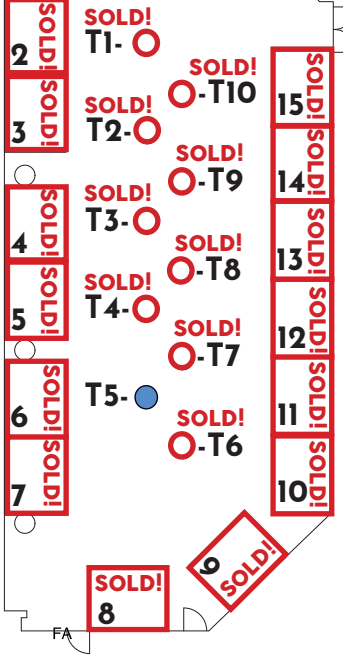

Grand Ballroom - Max. Booth Height 14'

Fifth Ave Room  
Max. Booth Height 8'6"

-  Premium
-  Prime
-  Standard
-  Tabletop

General Session

Westin Seattle  
4<sup>th</sup> Floor  
1900 5<sup>th</sup> Ave  
Seattle, WA 98101

Booth size 8'x10'