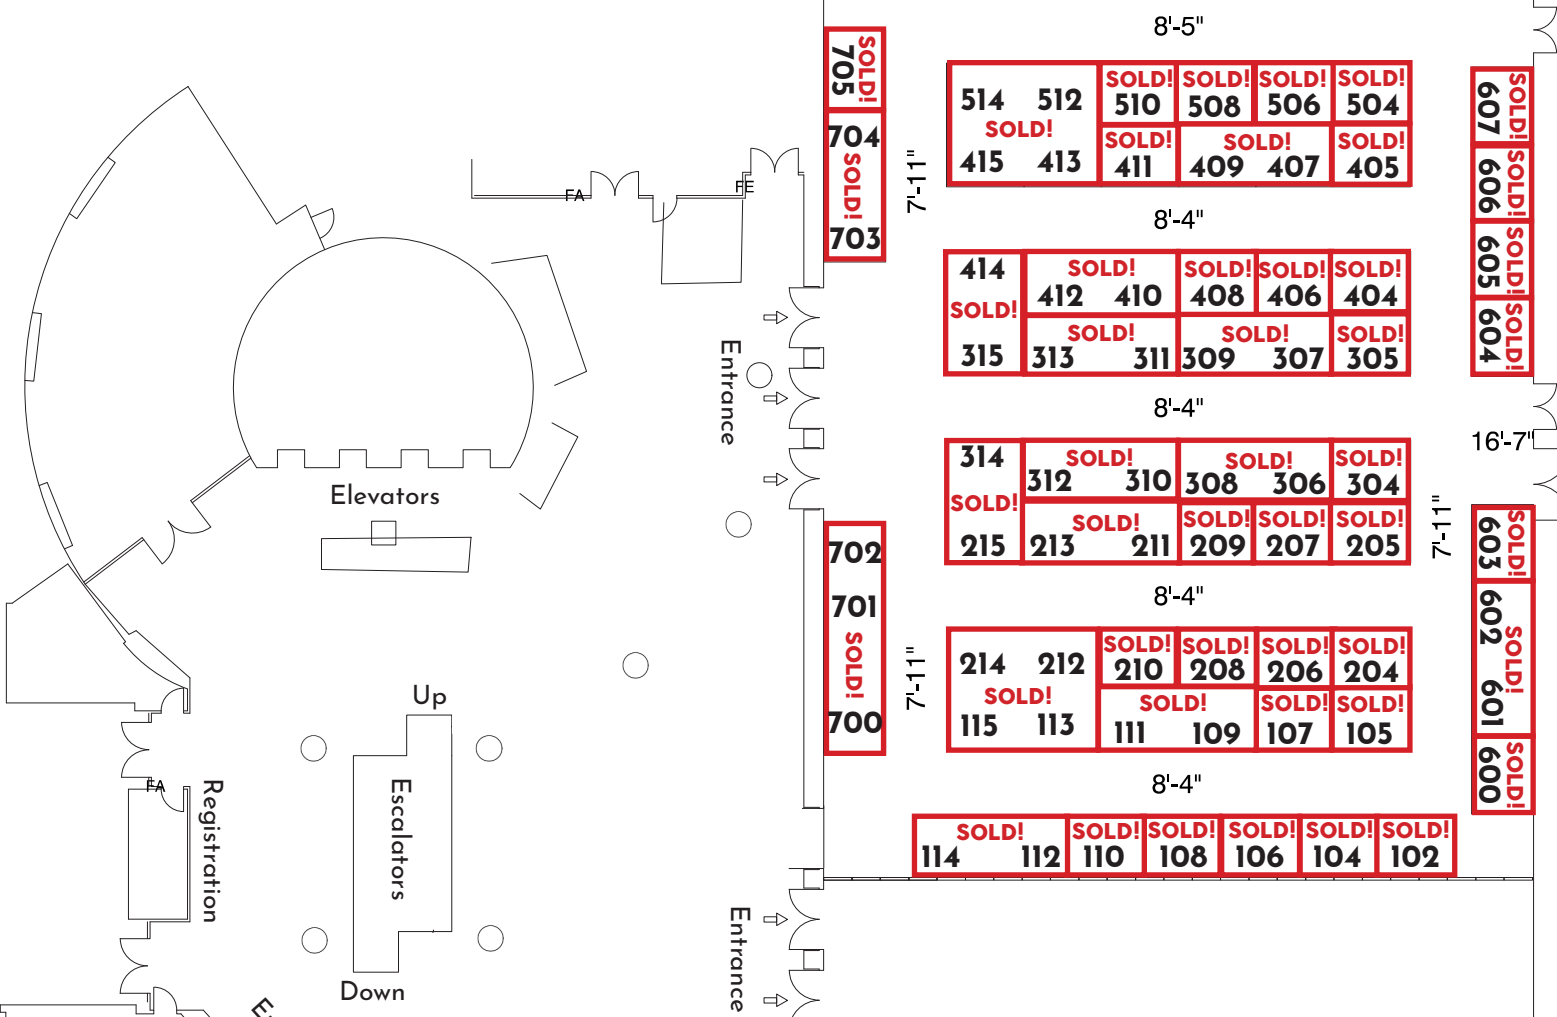

Grand Ballroom - Max. Booth Height 14'

Fifth Ave Room  
Max. Booth Height 8'6"

-  Premium
-  Prime
-  Standard
-  Tabletop

General Session

Westin Seattle  
4<sup>th</sup> Floor  
1900 5<sup>th</sup> Ave  
Seattle, WA 98101

Booth size 8'x10'