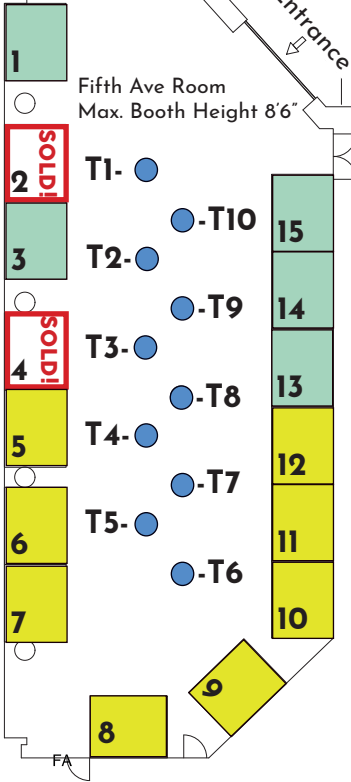

Grand Ballroom - Max. Booth Height 14'

Fifth Ave Room
Max. Booth Height 8'6"

Legend for booth types:

- Premium
- Prime
- Standard
- Tabletop

General Session

Westin Seattle
4th Floor
1900 5th Ave
Seattle, WA 98101

Booth size 8'x10'