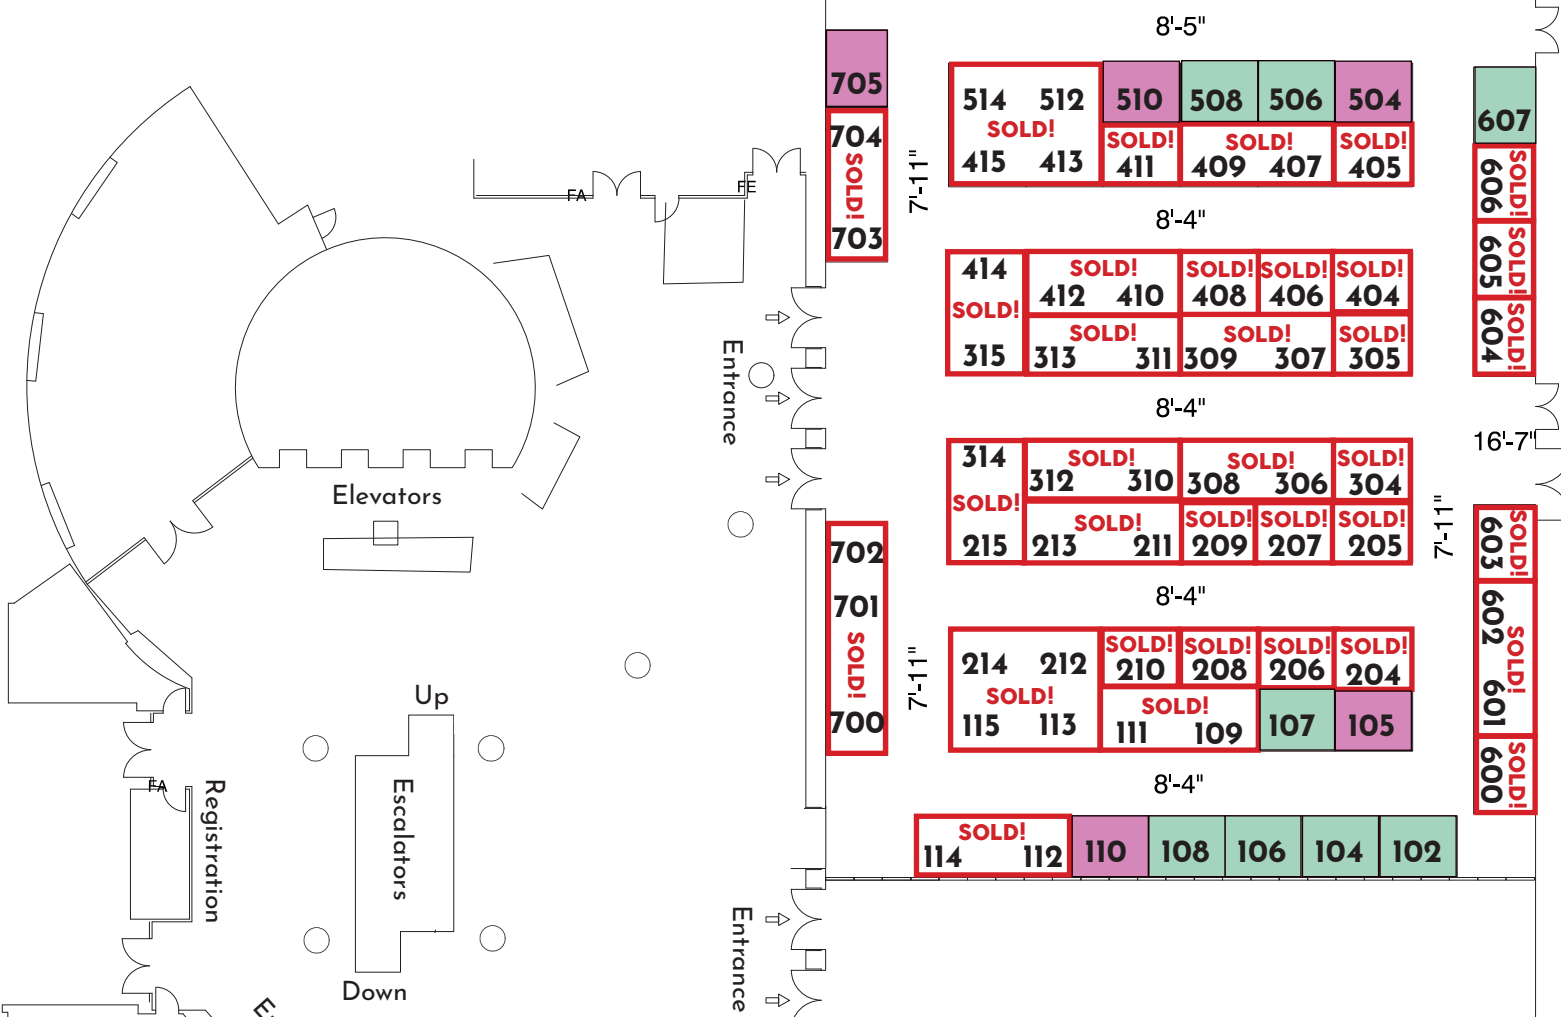

Grand Ballroom - Max. Booth Height 14'

Fifth Ave Room
Max. Booth Height 8'6"

Legend for booth types:

- Premium
- Prime
- Standard
- Tabletop

General Session

Westin Seattle
4th Floor
1900 5th Ave
Seattle, WA 98101

Booth size 8'x10'