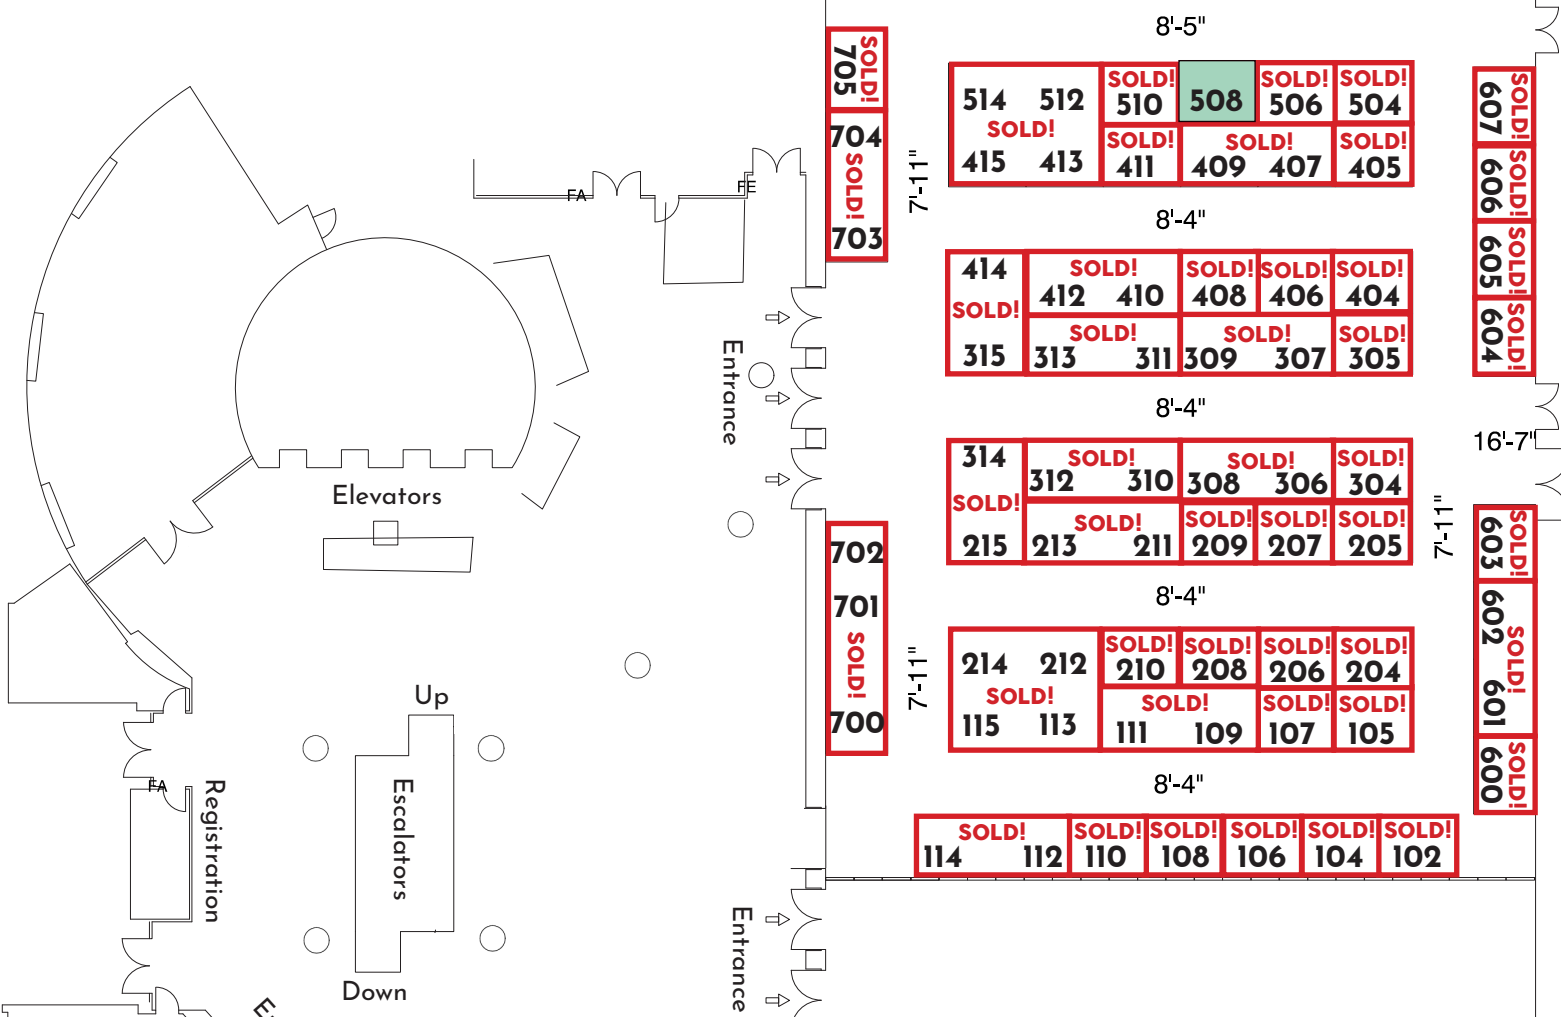

Grand Ballroom - Max. Booth Height 14'

705 SOLD!	8'-5"						607 SOLD!
	514	512	SOLD!	508	SOLD!	SOLD!	
704 SOLD!	8'-4"						606 SOLD!
	415	413	SOLD!	409	407	405	
703	8'-4"						605 SOLD!
	414	SOLD!	SOLD!	SOLD!	SOLD!	SOLD!	
702	8'-4"						604 SOLD!
	315	313	311	309	307	305	
701	8'-4"						603 SOLD!
	314	SOLD!	SOLD!	SOLD!	SOLD!	SOLD!	
700	8'-4"						602 SOLD!
	215	213	211	209	207	205	
700	8'-4"						601 SOLD!
	214	212	SOLD!	SOLD!	SOLD!	SOLD!	
700	8'-4"						600 SOLD!
	115	113	SOLD!	SOLD!	SOLD!	SOLD!	
8'-4"							
SOLD!							
114							
112							
110							
108							
106							
104							
102							

General Session

-  Premium
-  Prime
-  Standard
-  Tabletop

Westin Seattle
4th Floor
1900 5th Ave
Seattle, WA 98101

Booth size 8'x10'