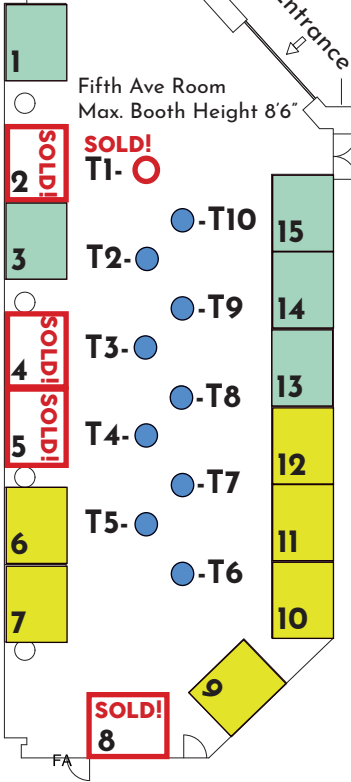

Grand Ballroom - Max. Booth Height 14'

705 SOLD!	8'-5"						607 SOLD!
	514	512	SOLD!	508	SOLD!	SOLD!	
704 SOLD!	8'-4"						606 SOLD!
	415	413	SOLD!	409	407	405	
703	8'-4"						605 SOLD!
	414	SOLD!	SOLD!	SOLD!	SOLD!	SOLD!	
702	8'-4"						604 SOLD!
	315	313	311	309	307	305	
701	8'-4"						603 SOLD!
	314	SOLD!	SOLD!	SOLD!	SOLD!	SOLD!	
700	8'-4"						602 SOLD!
	215	213	211	209	207	205	
700	8'-4"						601 SOLD!
	214	212	SOLD!	SOLD!	SOLD!	SOLD!	
700	8'-4"						600 SOLD!
	115	113	SOLD!	SOLD!	SOLD!	SOLD!	
8'-4"							
SOLD!							
114							
112							
110							
108							
106							
104							
102							

General Session

-  Premium
-  Prime
-  Standard
-  Tabletop

Westin Seattle
4th Floor
1900 5th Ave
Seattle, WA 98101

Booth size 8'x10'